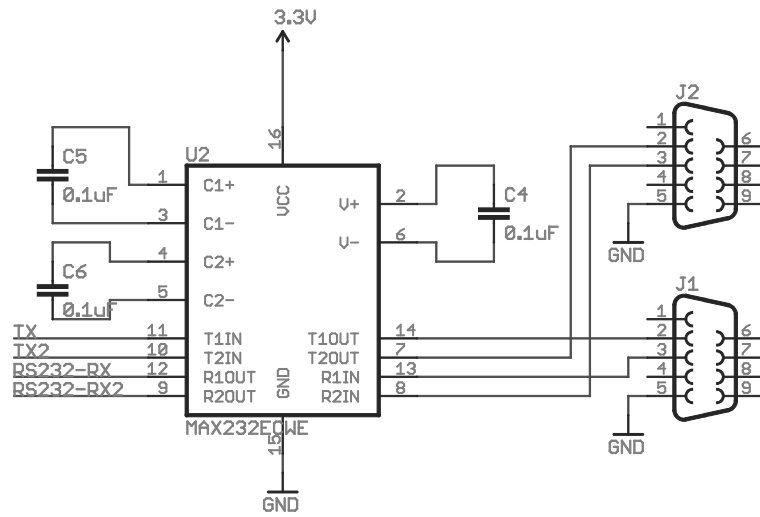

TITLE: GPS Eval B-v15		SFE
Document Number: Spark Fun Electronics		REV: 1
Date: 10/16/2007 08:29:04a	Sheet: 1/2	

TITLE:	
Document Number:	REV:
Date: 10/16/2007 08:29:04a	Sheet: 2/2