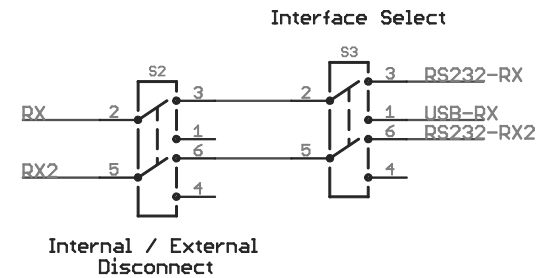

TITLE: GPS Eval B-v15		SFE
Document Number: Spark Fun Electronics		REV: 1
Date: 10/16/2007 08:29:04a	Sheet: 1/2	

TITLE:	
Document Number:	REV:
Date: 10/16/2007 08:29:04a	Sheet: 2/2