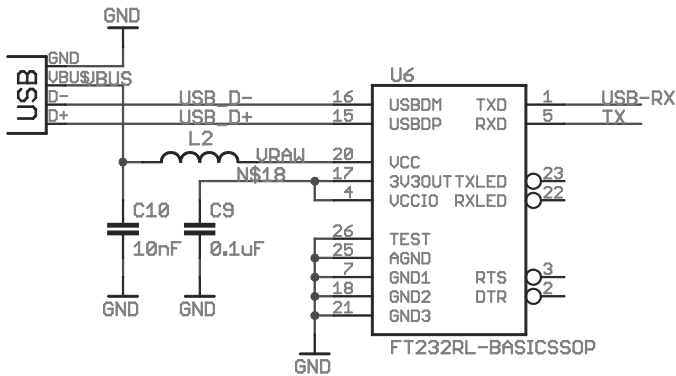

TITLE: GPS Eval B-v15		SFE
Document Number: Spark Fun Electronics		REV: 1
Date: 10/16/2007 08:29:04a	Sheet: 1/2	

TITLE:	
Document Number:	REV:
Date: 10/16/2007 08:29:04a	Sheet: 2/2