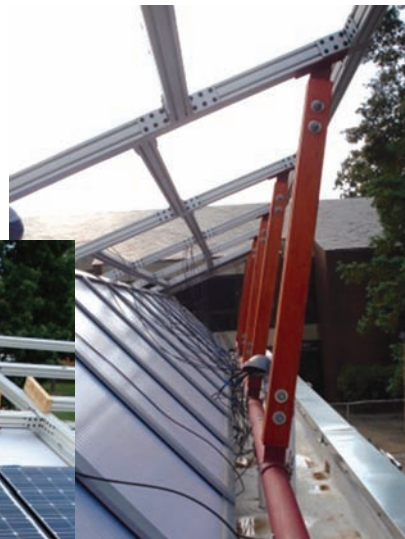

Made with
80/20
Stuff!

(THE STANDARD)

VOLUME 2

Solar Panel Framing

2

3

Marimba Frame

Drum Stand