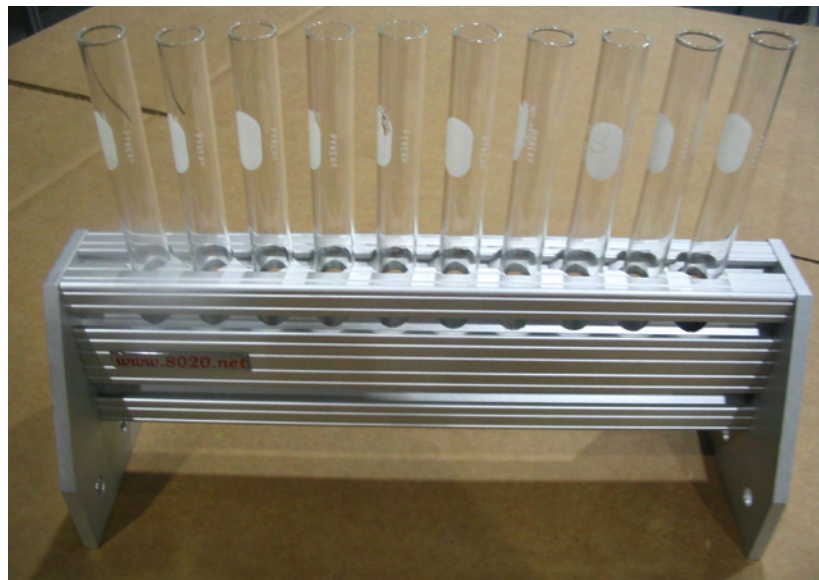

Made with
80/20[®]
Stuff!

VOLUME 1

Look for
80/20 Demo Vans
all across the USA!

What can
YOU build with
80/20?
BE A BUILDER!

(260) 248-8030 • www.8020.net

80/20[®]

The **Industrial Erector Set**[®]

1701 S 400 E, Columbia City, IN 46725
(260) 248-8030 • Fax: (260) 248-8029 • www.8020.net