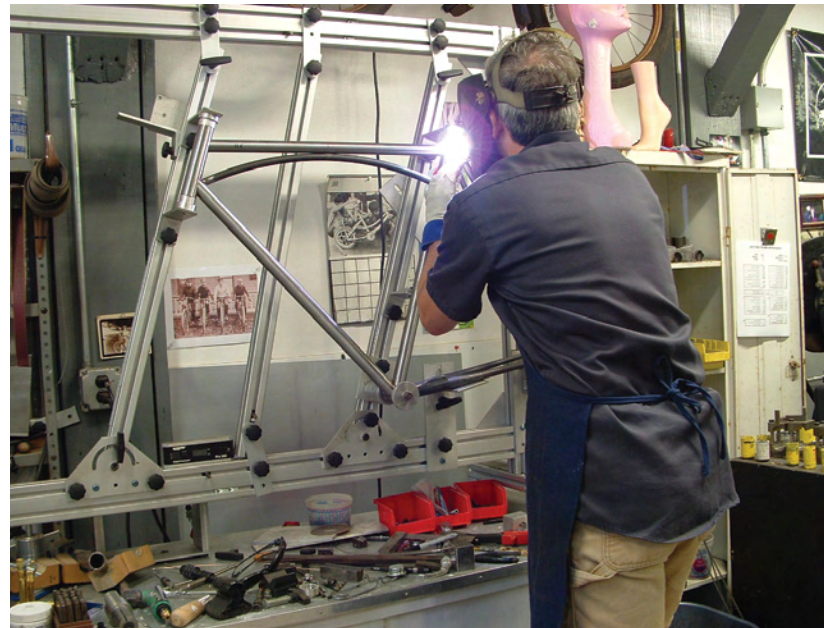

Made with
80/20[®]
Stuff!

VOLUME 1

Look for
80/20 Demo Vans
all across the USA!

What can
YOU build with
80/20?
BE A BUILDER!

(260) 248-8030 • www.8020.net

80/20[®]

The **Industrial Erector Set**[®]

1701 S 400 E, Columbia City, IN 46725
(260) 248-8030 • Fax: (260) 248-8029 • www.8020.net