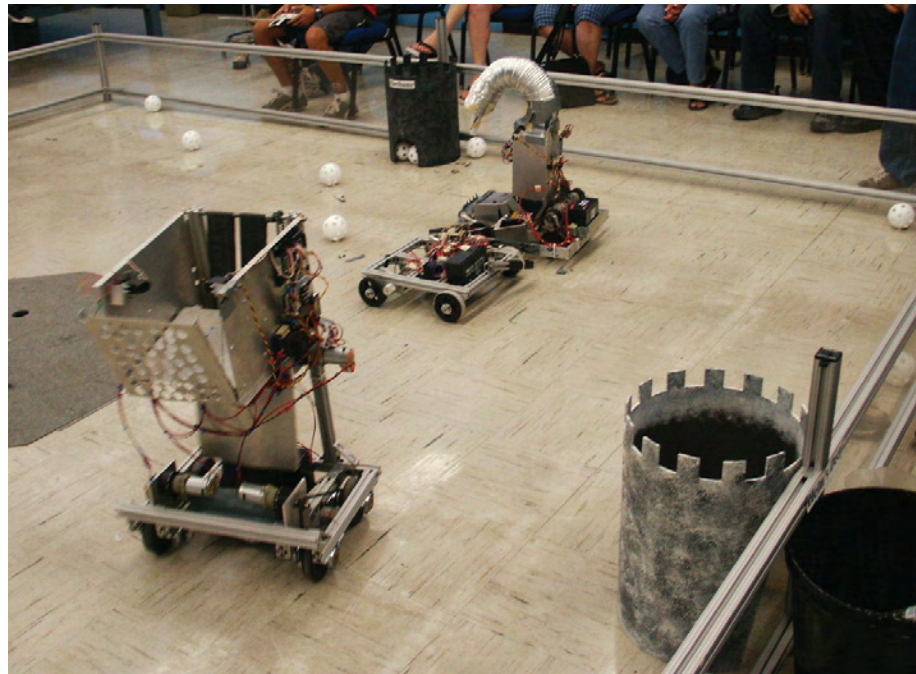

Made with
80/20[®]
Stuff!

VOLUME 1

Look for
80/20 Demo Vans
all across the USA!

What can
YOU build with
80/20?
BE A BUILDER!

(260) 248-8030 • www.8020.net

80/20[®]

The **Industrial Erector Set**[®]

1701 S 400 E, Columbia City, IN 46725
(260) 248-8030 • Fax: (260) 248-8029 • www.8020.net