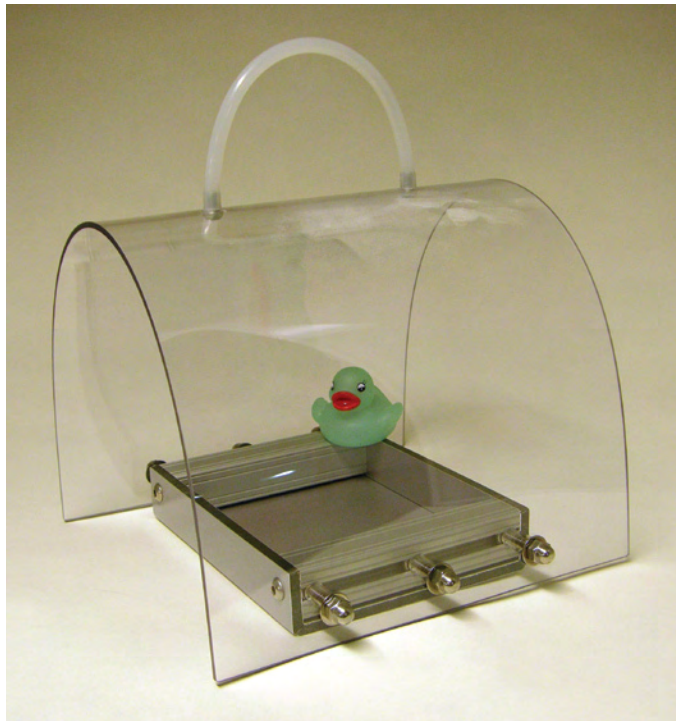

Made with
80/20[®]
Stuff!

VOLUME 1

Look for
80/20 Demo Vans
all across the USA!

What can
YOU build with
80/20?
BE A BUILDER!

(260) 248-8030 • www.8020.net

80/20[®]

The **Industrial Erector Set**[®]

1701 S 400 E, Columbia City, IN 46725
(260) 248-8030 • Fax: (260) 248-8029 • www.8020.net